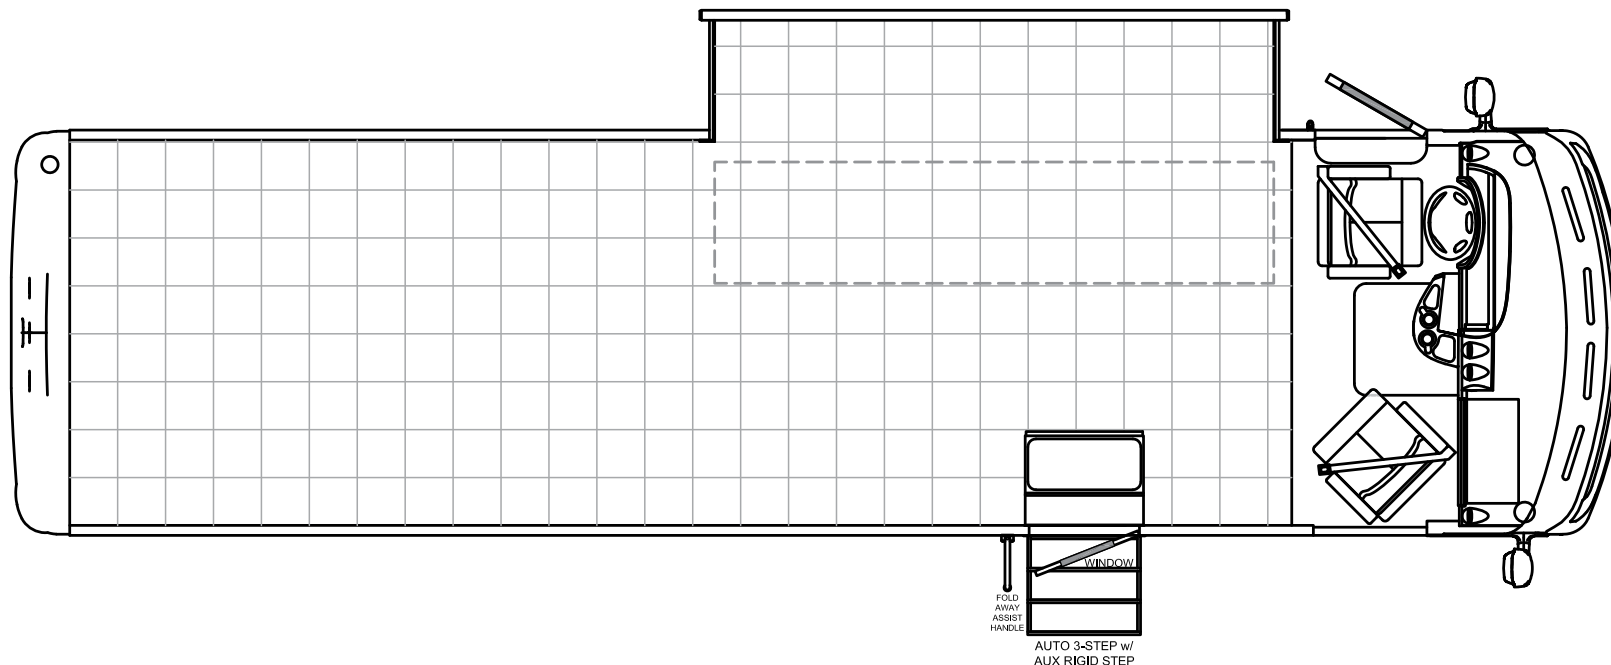

J33S LH SLIDEOUT

605 W. Crystal Lake Rd • Forest City, IA 50436 • Toll Free: (800) 492-9135 • Phone: (641) 585-6261 • Fax: (641) 585-6682 • Email: SV_info@winnebagoind.com

MAKE/MODEL

WINNEBAGO - WFJ33S

CHASSIS

Ford V-10 Gasoline or Freightliner Diesel

DIMENSIONS

EXT: 33'8" L x 8'5.5" W x 12'11" H (w/ Roof A/C)

METRIC: 10.26m L x 2.58m W x 3.94m H

INT: 25'6" L (BEHIND CAB) x 8'0.5" W X 7'0" H

METRIC: 7.77m L x 2.45m W x 2.13m H

SLIDE-OUT: 11'8" L x 2'6" W (29.375 sq. ft.)

NOTE: NO CDL REQUIRED

DESCRIPTION

33' Mobile Platform

GVWR

22,000 - 26,000 lbs.

Note: This plan is the intellectual and sole property of Winnebago Industries, Inc. and is not to be copied or passed onto other parties without Winnebago Industries, Inc. written permission.