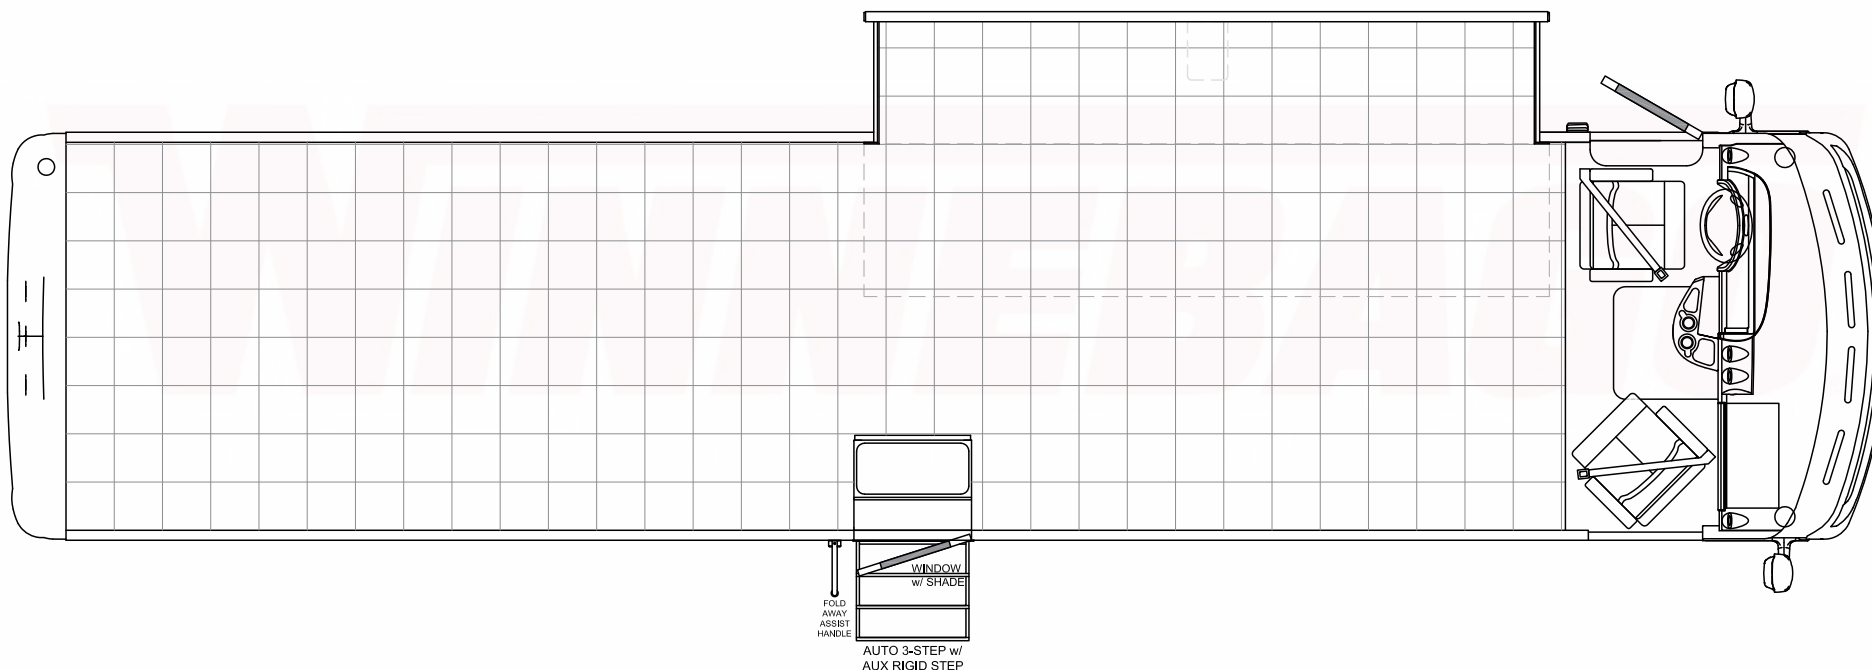

J38S LH SLIDEOUT

605 W. Crystal Lake Rd • Forest City, IA 50436 • Toll Free: (800) 492-9135 • Phone: (641) 585-6261 • Fax: (641) 585-6682 • Email: SV_info@winnebagoind.com

MAKE/MODEL

WINNEBAGO - WFJ38S

DESCRIPTION

39' Mobile Platform w/LH Slideout

CHASSIS

Ford V-10 Gasoline or Freightliner Diesel

GVWR

26,000 lbs.

DIMENSIONS

EXT: 38'10" L x 8'5.5" W x 12'11" H (w/ Roof A/C)

METRIC: 11.84m L x 2.58m W x 3.94m H

INT: 30'8" L (BEHIND CAB) x 8'0.5" W x 7'0" H

METRIC: 9.31m L x 2.45m W x 2.13m H

LH SLIDE-OUT: 13'7" L x 30" W

METRIC: 4.14m L x .76m W

NOTE: NO CDL REQUIRED

Note: This plan is the intellectual and sole property of Winnebago Industries, Inc. and is not to be copied or passed onto other parties without Winnebago Industries, Inc. written permission.